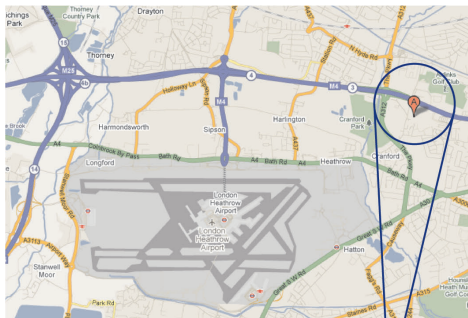

PHYSIOTHERAPY

The Physio Centre

How to find us:

By Car

Leave the M4 at junction 3, and then turn south onto to the A312 (signposted Heathrow T4 and Cargo, Feltham, A4).

At traffic signals turn left onto High Street (signposted Heston). At the first mini roundabout bear left and at the second, turn right to Crane Lodge Road.

Free car parking for up to 200 cars.

For 'sat nav' users, our postcode is TW5 9PQ.

Public Transport Links

Rail:

Nearest railway stations:

Syon Lane then H28 bus

Southall then 105 bus

Greenford then 105 bus

Underground:

Nearest underground stations:

Greenford then 105 bus

Hounslow East then 111 or H28 bus

Bus:

105 – From Heathrow Airport Central
(Every ten to fifteen minutes)

111 – From Heathrow Airport Central
(Every twenty minutes)